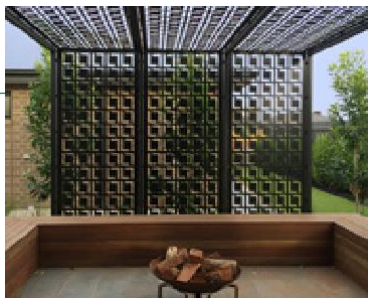

Babylon

70% de
bloqueio

Acabamentos:
Linho
Tweed
Camurça

Dimensões:

60x120

90x180